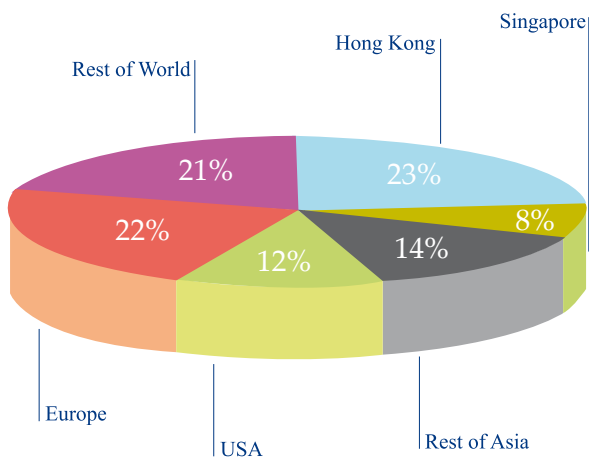

PRIVATE CLIENT LIST