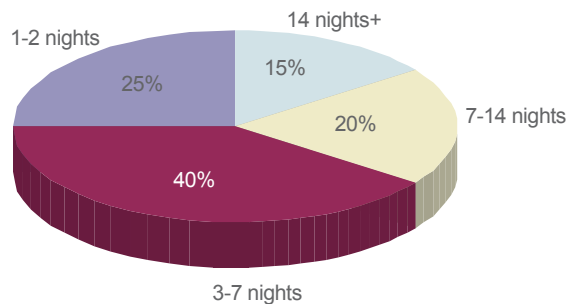

Karma Magazine's Readership

Karma visitors come from:

Average visitor spend on accommodation per night:

Average length of stay:

Distribution

- 10,000 copies printed per issue. Readership: 50,000 (5 readers per issue).
- Published 4 times per year.
- 6,000 copies are distributed exclusively throughout Karma's resorts in Bali and Ko Samui and all Karma spas worldwide. 1000 copies are distributed through Karma's partner resorts in India. 2000 are distributed at strategic venues, retail outlets, airlines and offices including 150 of Bali's best restaurants, clubs and boutiques. 1000 are sent by direct mail to Karma's database of VIP HNW customers.
- The only magazine available in any of Karma's rooms or villas. Karma magazine is the only way to guarantee reaching affluent visitors to Karma's luxury villa resorts.
- Copies are placed in 200 rooms and 120 villas across Karma's portfolio of properties.
- A digital version of the magazine is emailed to Karma's mailing list of 80,000 previous guests, villa owners, investors and HNWI's. A further 750,000 digital copies are emailed to Karma and Royal Groups worldwide database of contacts in 67 countries.

Advertising Rates

	4 insertions	3 insertions	2 insertions	1 insertion	Trim	Bleed
Full Page	\$3,000	\$4,000	\$4,500	\$5,000	240mm (w) x340mm (h)	246mm (w) x346mm (h)
Double Page Spread	\$3,750	\$4,250	\$4,750	\$5,250	480mm (w) x340mm (h)	486mm (w) x346mm (h)
Back Cover	\$6,000	\$6,000	\$6,000	\$6,000	240mm (w) x340mm (h)	246mm (w) x346mm (h)
Inside Front Cover	\$4,000	\$4,500	\$5,000	\$5,500	240mm (w) x340mm (h)	246mm (w) x346mm (h)
Opposite inside front cover	\$3,750	\$4,250	\$4,750	\$5,250	240mm (w) x340mm (h)	246mm (w) x346mm (h)
Inside Back Cover	\$3,500	\$4,000	\$4,500	\$5,100	240mm (w) x340mm (h)	246mm (w) x346mm (h)