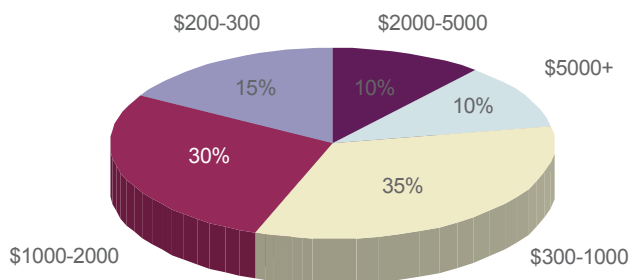

Karma Magazine's Readership

Karma visitors come from:

Average visitor spend on accommodation per night:

Average length of stay:

Distribution

- 10,000 copies printed per issue. Readership: 50,000 (5 readers per issue).
- Published 4 times per year.
- 6,000 copies are distributed exclusively throughout Karma's resorts in Bali and Ko Samui and all Karma spas worldwide. 1000 copies are distributed through Karma's partner resorts in India. 2000 are distributed at strategic venues, retail outlets, airlines and offices including 150 of Bali's best restaurants, clubs and boutiques. 1000 are sent by direct mail to Karma's database of VIP HNW customers.
- The only magazine available in any of Karma's rooms or villas. Karma magazine is the only way to guarantee reaching affluent visitors to Karma's luxury villa resorts.
- Copies are placed in 200 rooms and 120 villas across Karma's portfolio of properties.
- A digital version of the magazine is emailed to Karma's mailing list of 80,000 previous guests, villa owners, investors and HNWI's. A further 750,000 digital copies are emailed to Karma and Royal Groups worldwide database of contacts in 67 countries.

Advertising Rates

	4 insertions	3 insertions	2 insertions	1 insertion	Trim	Bleed
Full Page	\$3,000	\$4,000	\$4,500	\$5,000	240mm (w) x340mm (h)	246mm (w) x346mm (h)
Double Page Spread	\$3,750	\$4,250	\$4,750	\$5,250	480mm (w) x340mm (h)	486mm (w) x346mm (h)
Back Cover	\$6,000	\$6,000	\$6,000	\$6,000	240mm (w) x340mm (h)	246mm (w) x346mm (h)
Inside Front Cover	\$4,000	\$4,500	\$5,000	\$5,500	240mm (w) x340mm (h)	246mm (w) x346mm (h)
Opposite inside front cover	\$3,750	\$4,250	\$4,750	\$5,250	240mm (w) x340mm (h)	246mm (w) x346mm (h)
Inside Back Cover	\$3,500	\$4,000	\$4,500	\$5,100	240mm (w) x340mm (h)	246mm (w) x346mm (h)