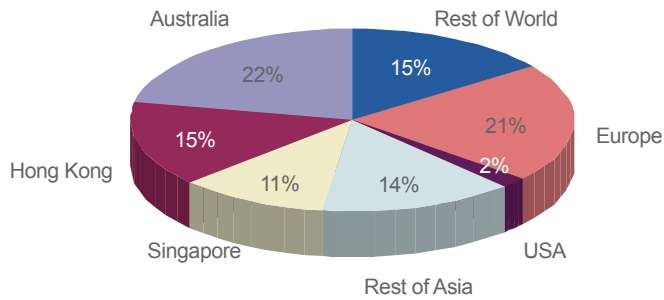

Karma

A COLLECTION OF
LUXURY VILLA RESORTS

Rate Card 2010

Karma

Karma magazine covers the best that life has to offer in Asia and at Karma's market leading resorts and villa developments. Karma magazine is an exclusive magazine for an exclusive readership. Produced by Asia's leading independent resort operator and villa developer, Karma magazine reaches discerning travellers with a mixture of features and stunning photo-spreads that exemplify luxury in Asia. Five resorts. One vision. One magazine. Karma.

Karma Magazine's Readership

Karma visitors come from:

Average visitor spend on accommodation per night:

Average length of stay:

Distribution

- 10,000 copies printed per issue. Readership: 50,000 (5 readers per issue).
- Published 4 times per year.
- 6,000 copies are distributed exclusively throughout Karma's resorts in Bali and Ko Samui and all Karma spas worldwide. 1000 copies are distributed through Karma's partner resorts in India. 2000 are distributed at strategic venues, retail outlets, airlines and offices including 150 of Bali's best restaurants, clubs and boutiques. 1000 are sent by direct mail to Karma's database of VIP HNW customers.
- The only magazine available in any of Karma's rooms or villas. Karma magazine is the only way to guarantee reaching affluent visitors to Karma's luxury villa resorts.
- Copies are placed in 200 rooms and 120 villas across Karma's portfolio of properties.
- A digital version of the magazine is emailed to Karma's mailing list of 80,000 previous guests, villa owners, investors and HNWI's. A further 750,000 digital copies are emailed to Karma and Royal Groups worldwide database of contacts in 67 countries.